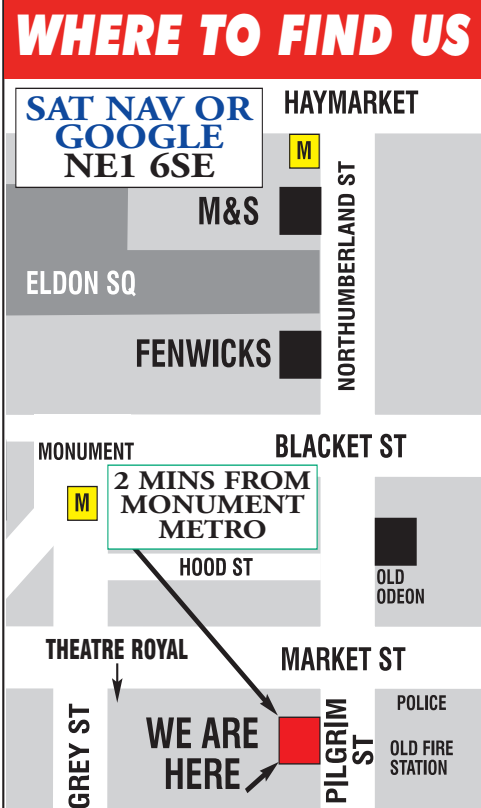

WALK IN WITH YOUR GOLD
WALK OUT WITH YOUR CASH

WWW.NEWCASTLE **0191 2328604**

JEWELLERYCOMPANY.CO.UK